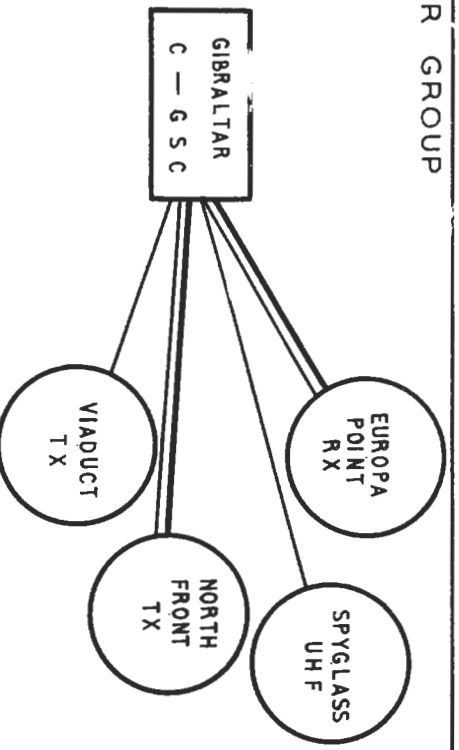

IN ADDITION TO THE ABOVE, THE FOLLOWING COMMAND STATIONS ARE AVAILABLE FOR CONTROL FROM WHITEHALL :-  
 PORTLAND-CHAITHAM-PLYMOUTH -PORTSMOUTH  
 PITREAVIE - LUNN-ONDERRY

GIBRALTAR GROUP

SINGAPORE GROUP

HONG-KONG GROUP

MALTA GROUP

ADEN GROUP

BAHREIN GROUP

LEGEND

- TX TRANSMITTING STATION
- RX RECEIVING STATION
- C COMMUNICATIONS CENTRE
- G S C GROUP SYSTEM CONTROL CENTRE
- JS JOINT SERVICE
- T TARE
- LANDLINE
- RADIO LINK
- SYSTEM ENGINEERING LIASON CIRCUITS