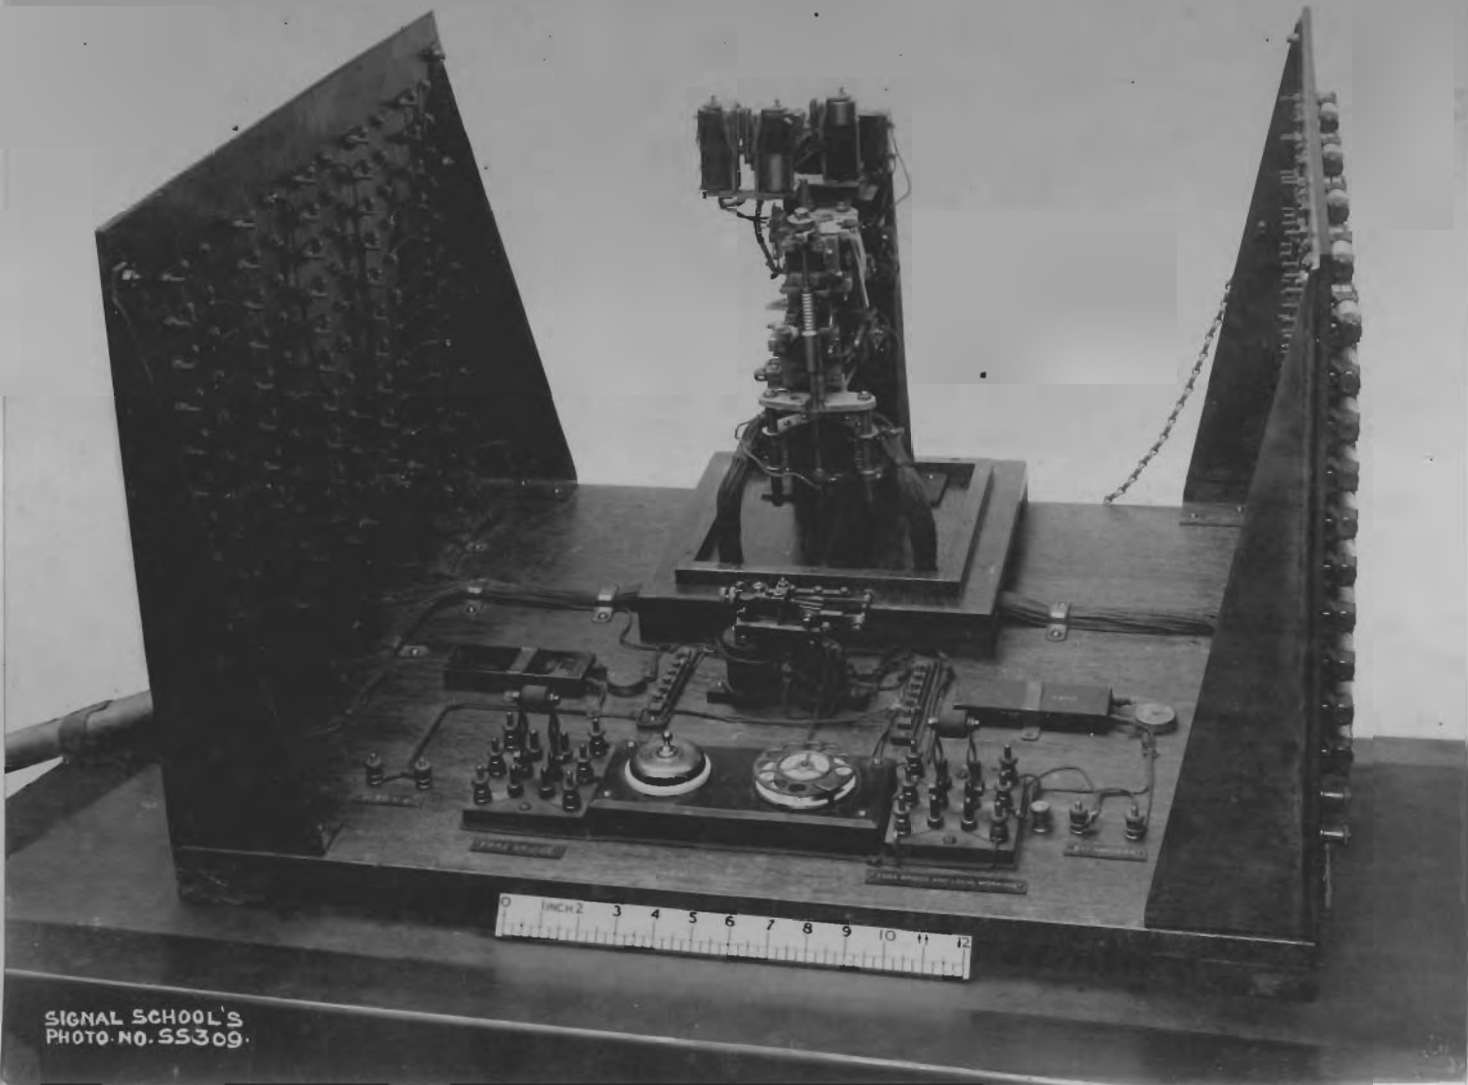

MILLIAMPS

STARBOARD
MIDSHIP
BEST.

PORT AFTER RECEIVER
DISCONNECTED.
PORT MIDSHIP APPARENTLY
OUT OF TUNE.

180

ANTRIM.

Fig. 6.
A.T.M. C° SELECTOR. (100-LINE.)

SIGNAL SCHOOL'S
PHOTO NO. 55431.

Fig. 7.
ALTER COURSE & STEERING DISCS.