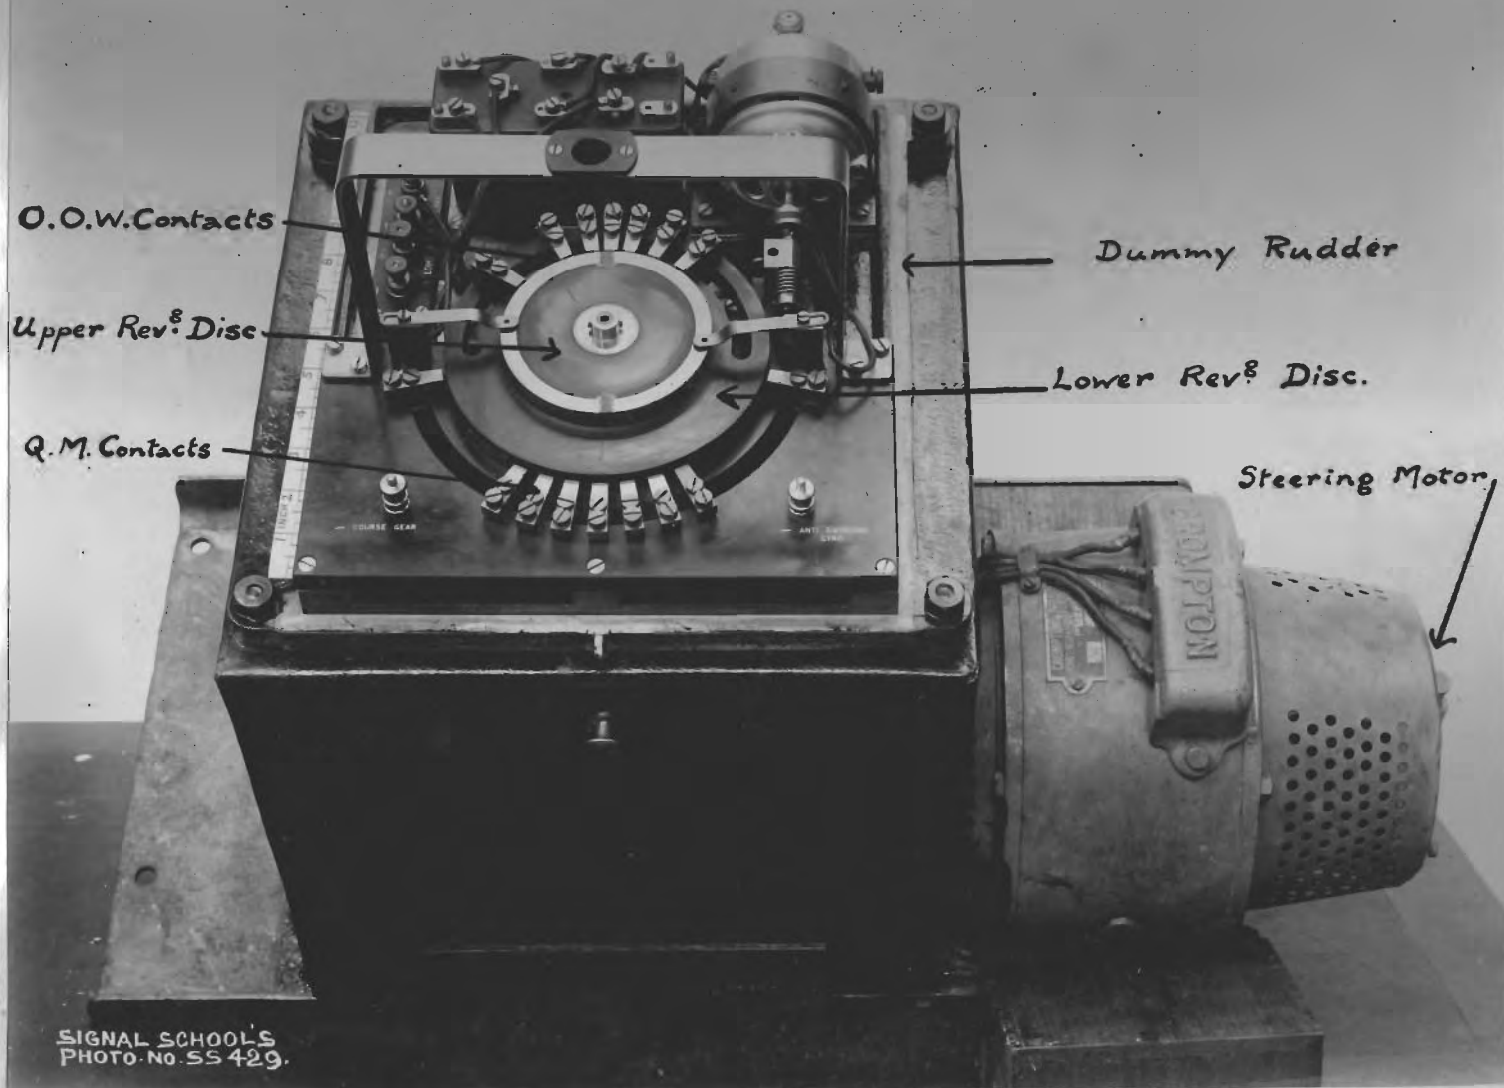

MILLIAMPS

STARBOARD
MIDSHIP
BEST.

PORT AFTER RECEIVER
DISCONNECTED.
PORT MIDSHIP APPARENTLY
OUT OF TUNE.

180

ANTRIM.

Fig. 6.
A.T.M. C° SELECTOR. (100-LINE.)

SIGNAL SCHOOL'S
PHOTO NO. 55431.

Fig. 7.
ALTER COURSE & STEERING DISCS.