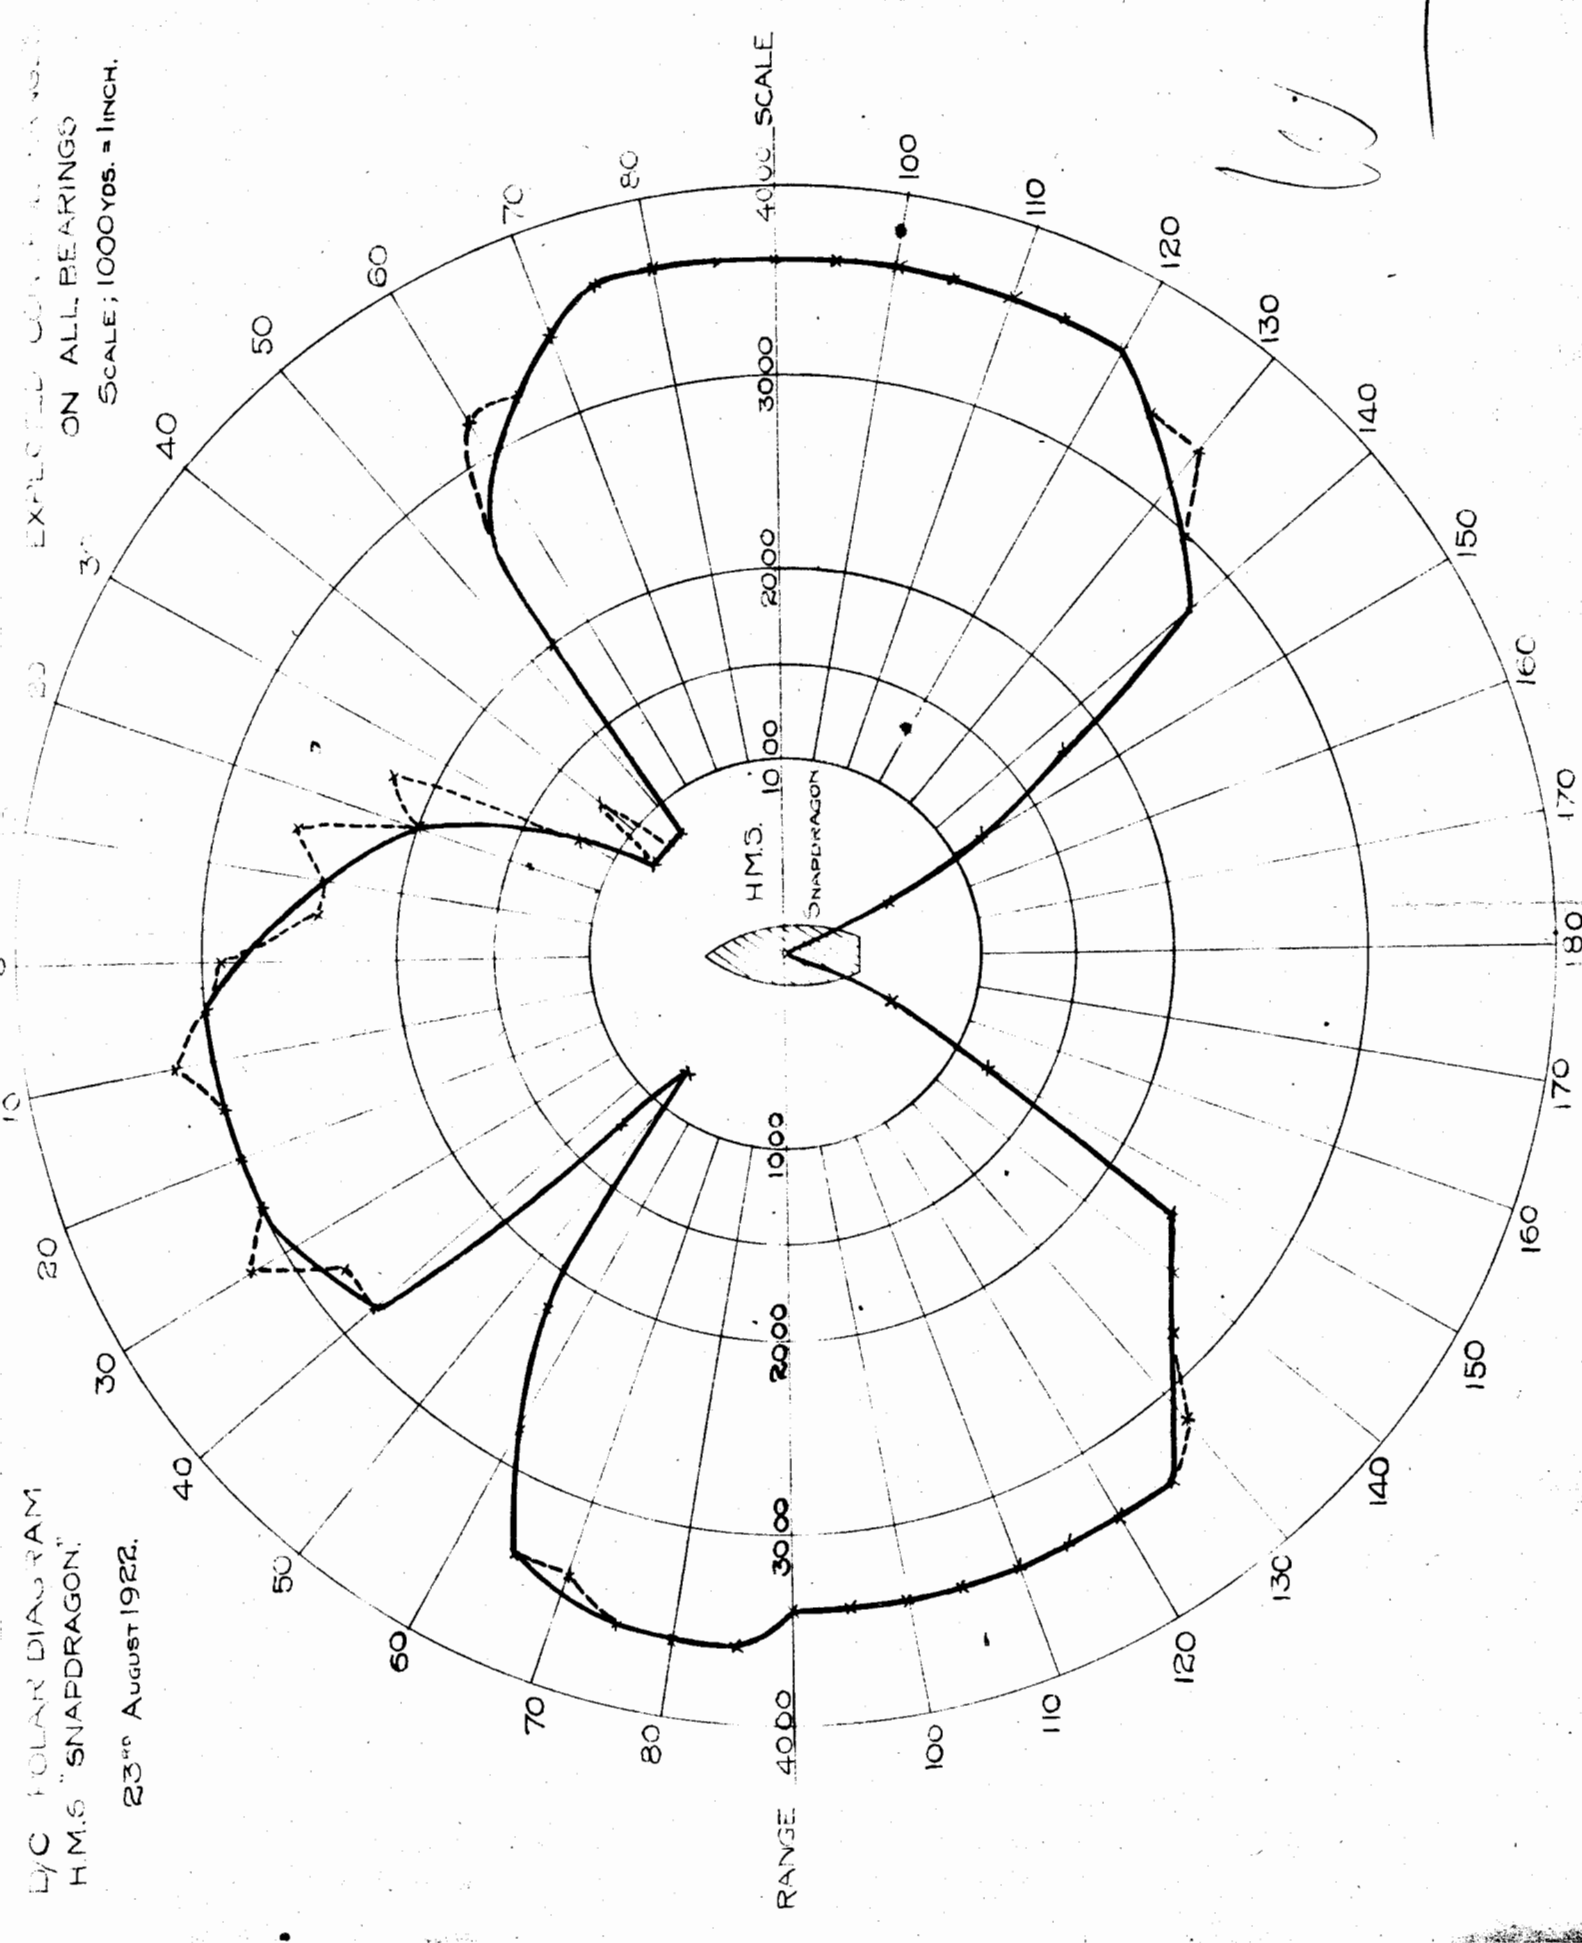

Fig. 2.
Electrical Circuits for
Steering Gear.
H.M.S. Agamemnon.

ELECTRIC CIRCUITS FOR CONTROL OF STEAM REGULATING VALVES.

Fig 3.

H.M.S. SNAPDRAGON.

RANGE 1 - 1.5 MILES.

AERIAL CURRENT 1.3 AMPS.

D/C POLAR DIAGRAM
H.M.S. "SNAPDRAGON"

23rd August 1922.

ON ALL BEARINGS
SCALE; 1000 YDS. = 1 INCH.

H.M.S. AGAMEMNON'S

1ST SWING.

0

AFTER TURRET
ALMOST ALONE.

STARBOARD AFTER
& AFTER TURRET.

PORT MIDSHIP
OUT OF TUNE.

MILLIAMPS

STARBOARD
MIDSHIP
BEST.

PORT AFTER RECEIVER
DISCONNECTED.
PORT MIDSHIP APPARENTLY
OUT OF TUNE.

180

ANTRIM.

Fig. 6.
A.T.M. C° SELECTOR. (100-LINE.)

SIGNAL SCHOOL'S
PHOTO NO. 55431.

Fig. 7.
ALTER COURSE & STEERING DISCS.