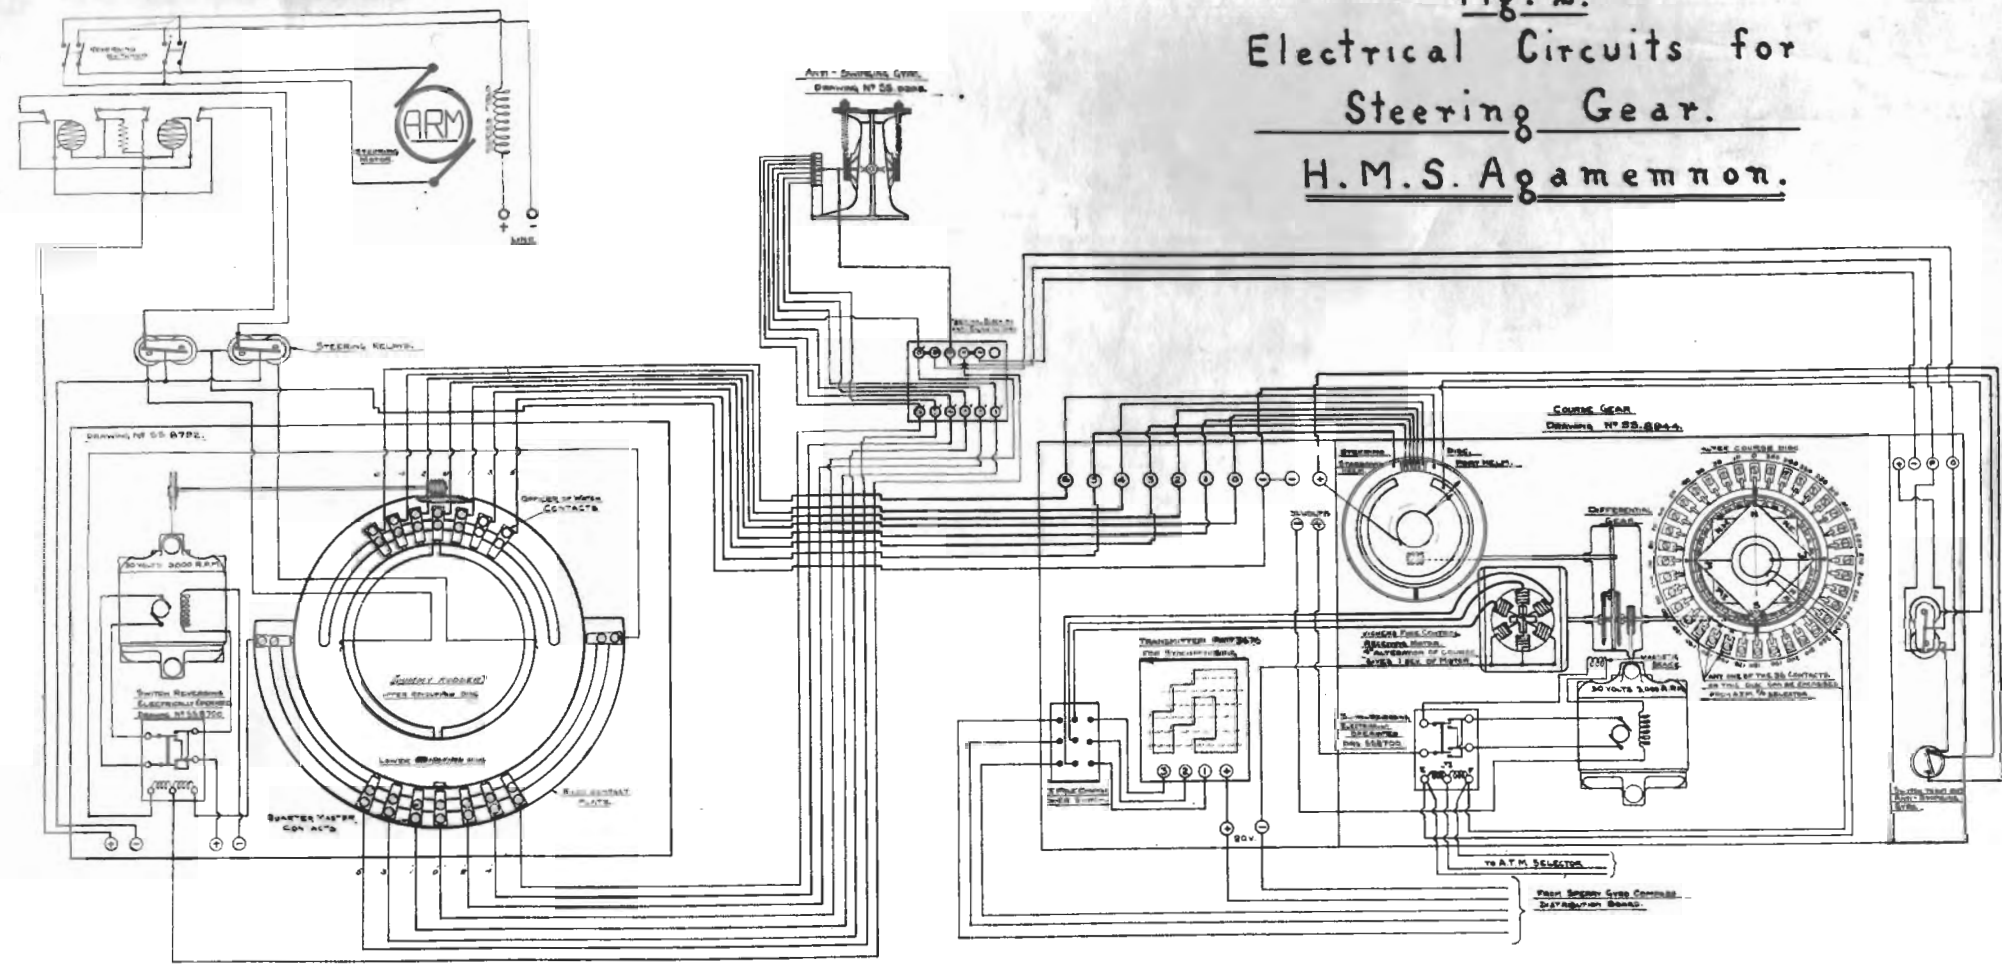

Fig. 2.
Electrical Circuits for
Steering Gear.
H.M.S. Agamemnon.

ELECTRIC CIRCUITS FOR CONTROL OF STEAM REGULATING VALVES.

Fig 3.

H.M.S. SNAPDRAGON.

RANGE 1 - 1.5 MILES.

AERIAL CURRENT 1.3 AMPS.

D/C POLAR DIAGRAM
H.M.S. "SNAPDRAGON"