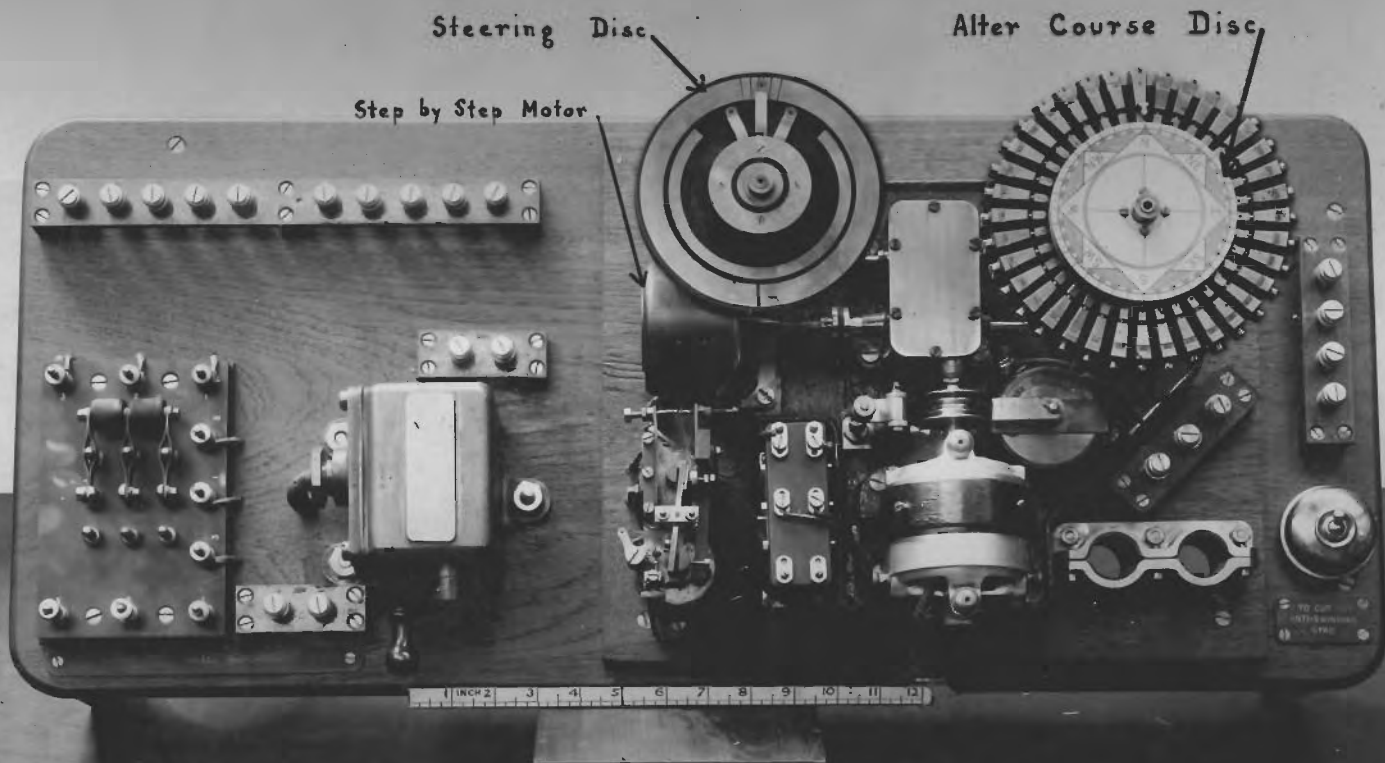

MILLIAMPS

STARBOARD
MIDSHIP
BEST.

PORT AFTER RECEIVER
DISCONNECTED.
PORT MIDSHIP APPARENTLY
OUT OF TUNE.

180

ANTRIM.

Fig. 6.
A.T.M. C° SELECTOR. (100-LINE.)

SIGNAL SCHOOL'S
PHOTO NO. 55431.

Fig. 7.
ALTER COURSE & STEERING DISCS.