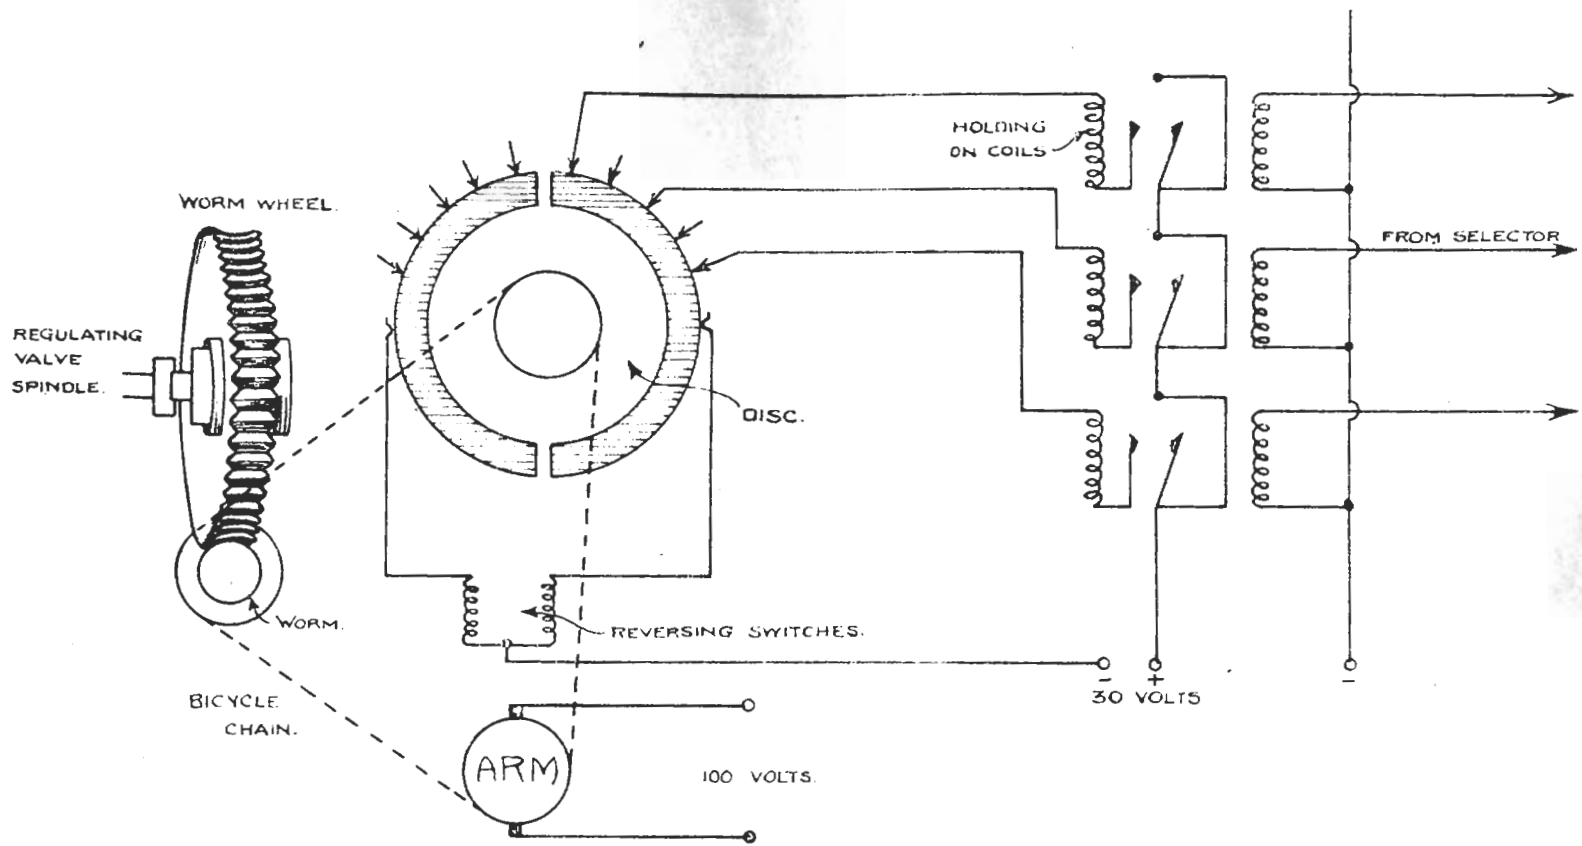

Fig. 2.
Electrical Circuits for
Steering Gear.
H.M.S. Agamemnon.

ELECTRIC CIRCUITS FOR CONTROL OF STEAM REGULATING VALVES.

Fig 3.

H.M.S. SNAPDRAGON.

RANGE 1 - 1.5 MILES.

AERIAL CURRENT 1.3 AMPS.

D/C POLAR DIAGRAM
H.M.S. "SNAPDRAGON"

23rd August 1922.

ON ALL BEARINGS
SCALE; 1000 YDS. = 1 INCH.

H.M.S. AGAMEMNON'S

1ST SWING.

0

AFTER TURRET
ALMOST ALONE.

STARBOARD AFTER
& AFTER TURRET.

PORT MIDSHIP
OUT OF TUNE.

MILLIAMPS

STARBOARD
MIDSHIP
BEST.

PORT AFTER RECEIVER
DISCONNECTED.
PORT MIDSHIP APPARENTLY
OUT OF TUNE.

180

ANTRIM.

Fig. 6.
A.T.M. C° SELECTOR. (100-LINE.)

SIGNAL SCHOOL'S
PHOTO NO. 55431.

Fig. 7.
ALTER COURSE & STEERING DISCS.