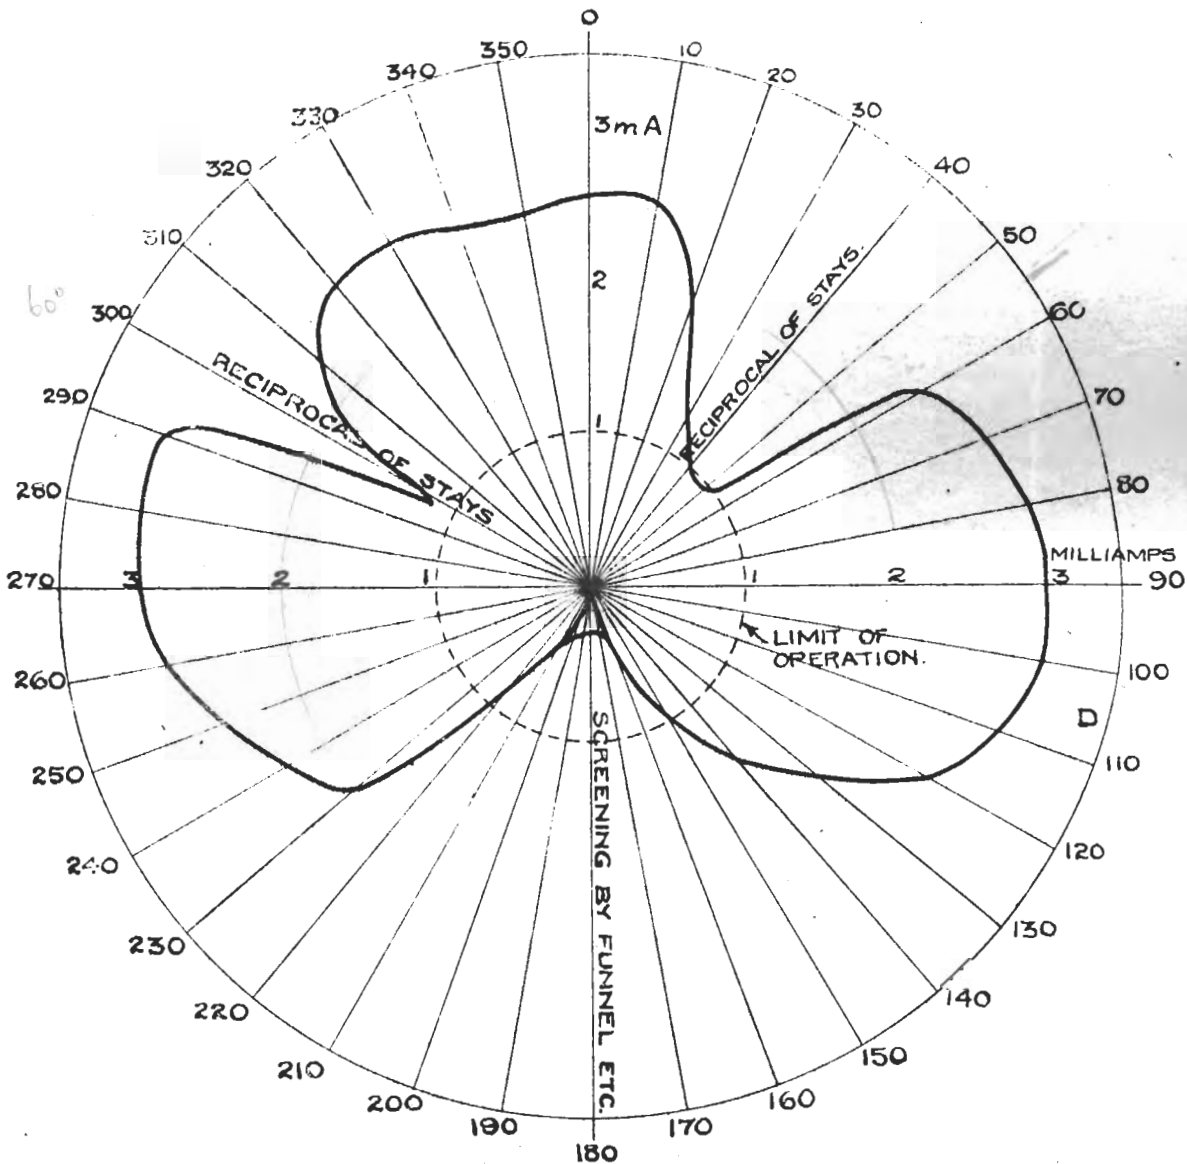

Fig. 2.
Electrical Circuits for
Steering Gear.
H.M.S. Agamemnon.

ELECTRIC CIRCUITS FOR CONTROL OF STEAM REGULATING VALVES.

Fig 3.

H.M.S. SNAPDRAGON.

RANGE 1 - 1.5 MILES.

AERIAL CURRENT 1.3 AMPS.

D/C POLAR DIAGRAM
H.M.S. "SNAPDRAGON"

23rd August 1922.

ON ALL BEARINGS
SCALE; 1000 YDS. = 1 INCH.

H.M.S. AGAMEMNON'S

1ST SWING.

0

AFTER TURRET
ALMOST ALONE.

STARBOARD AFTER
& AFTER TURRET.

PORT MIDSHIP
OUT OF TUNE.