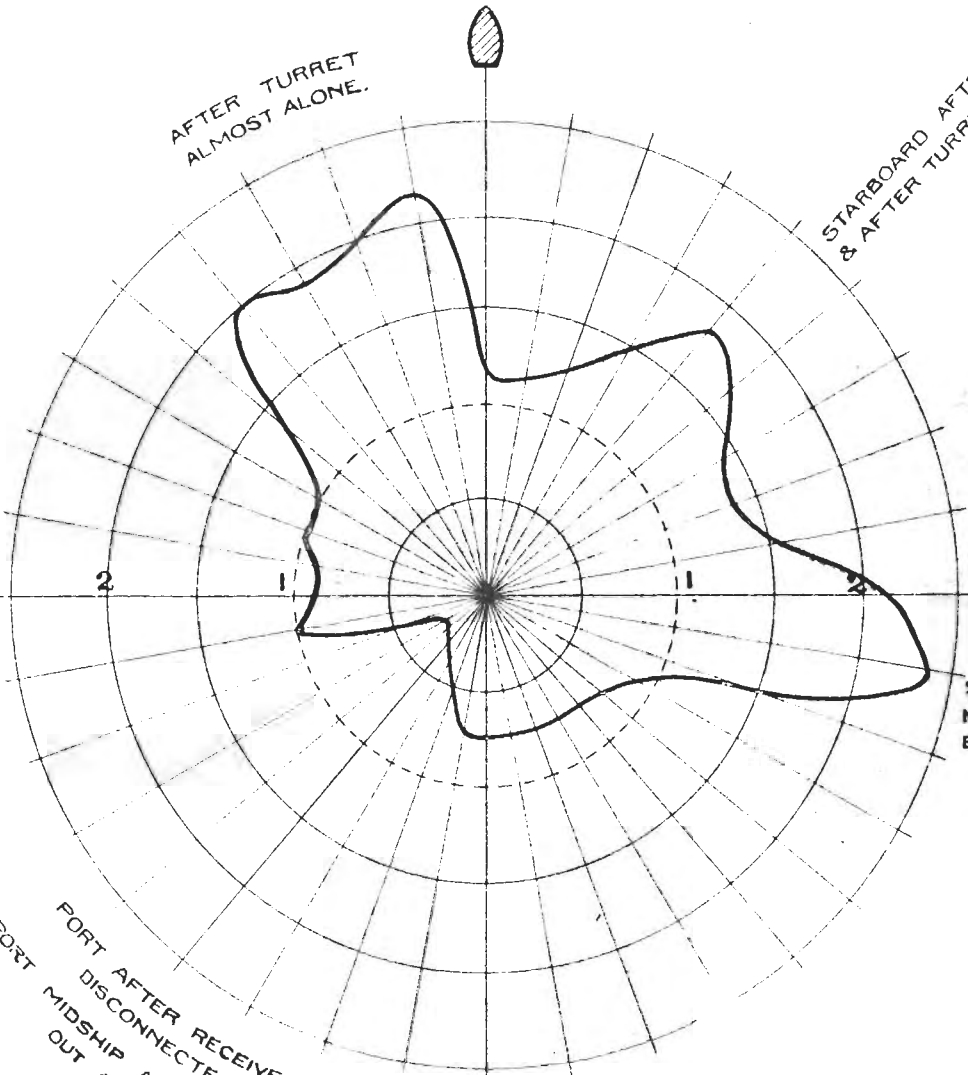

Fig. 2.
Electrical Circuits for
Steering Gear.
H.M.S. Agamemnon.

ELECTRIC CIRCUITS FOR CONTROL OF STEAM REGULATING VALVES.

Fig 3.

H.M.S. SNAPDRAGON.

RANGE 1 - 1.5 MILES.

AERIAL CURRENT 1.3 AMPS.

D/C POLAR DIAGRAM
H.M.S. "SNAPDRAGON"

23rd August 1922.

ON ALL BEARINGS
SCALE; 1000 YDS. = 1 INCH.

H.M.S. AGAMEMNON'S

1ST SWING.

0

AFTER TURRET
ALMOST ALONE.

STARBOARD AFTER
& AFTER TURRET.

PORT MIDSHIP
OUT OF TUNE.

MILLIAMPS

STARBOARD
MIDSHIP
BEST.

PORT AFTER RECEIVER
DISCONNECTED.
PORT MIDSHIP APPARENTLY
OUT OF TUNE.

180

ANTRIM.

Fig. 6.
A.T.M. C° SELECTOR. (100-LINE.)

SIGNAL SCHOOL'S
PHOTO NO. 55431.

Fig. 7.
ALTER COURSE & STEERING DISCS.